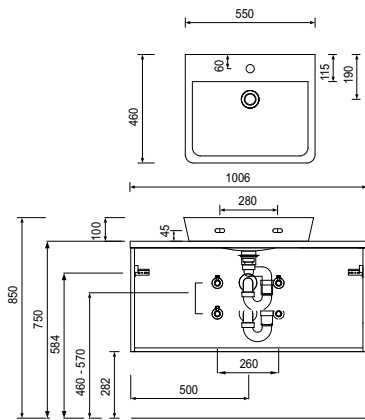

Please observe suitable accessories in the separate index.

Program 312 - type list

Depth indication corresponds to the carcass depth		Depth in mm	Width in mm	Height in mm	Article number	Hinge
Benches						
 <p>Bench 1 shelf 1 seat cushion in imitation leather Colour version corresponds to the carcass colour</p>	cushion in creamy-white	450	600	508	SETBANK6W	
	cushion in black	450	600	508	SETBANK6S	
 <p>Bench 2 shelves 1 seat cushion in imitation leather Colour version corresponds to the carcass colour</p>	cushion in creamy-white	450	900	508	SETBANK9W	
	cushion in black	450	900	508	SETBANK9S	
Glass shelves						
 <p>Glass shelf incl. metal holder</p>	600 mm wide incl. 2 metal brackets	130	600	8	ABG136008	
	1000 mm wide incl. 3 metal brackets	130	1000	8	ABG131008	
Push-fit shelf						
 <p>Push-fit shelf with ABS thick edge all around incl. holders for push fit shelf</p>	300 mm wide incl. 2 push-fit holder	150	300	28	SBG6030	
	600 mm wide incl. 2 push-fit holder	150	600	28	SBG6060	
	1000 mm wide incl. 3 push-fit holder	150	1000	28	SBG6010	

Please observe suitable accessories in the separate index.

Program 312 - block designation

PAB-ZOOM-1

Program 312 - dimensional drawings

WTA 0805 + WUA 3810 1G

electrical connections for mirror cabinets

Modifications: