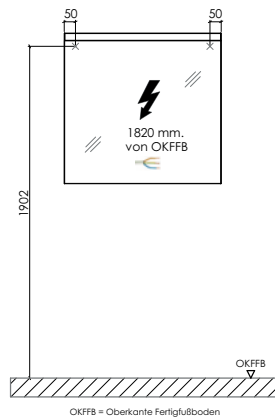

Program 312 - type list

	Depth in mm	Width in mm	Height in mm	Article number	Hinge
Depth indication corresponds to the carcass depth					
Mirrors					
 <p>Mirror LED lighting vertical 9,4 watt / converter 15 watt 845 lumens / 6500 Kelvin incl. toggle switch This product contains a light source with energy efficiency class: F</p>	40	1000	656	F S A 4 3 1 0 1 1	
Ceramic counter top washbasin					
 <p>counter top washbasin Connect Air, white incl. tap hole with overflow trailing edge not glazed Matching washstand cutout</p>	460	550	100	W T A 0 8 0 5 1 A U S 0 8 0 5 2 8	
washbasin plate					
 <p>washbasin plate Width 1006 mm for 1 cutout central Please note the additional price for washbasin cutouts.</p>	495	1006	28	A P A 5 0 1 0 5 3	
Washbasin base unit					
 <p>Washbasin base unit 1 drawer with buffered closing with syphon cut- out 1 pull-out with buffered closing handleless Additional accessories Space-saving drain stench trap DN 40 Space-saving drain stench trap DN 32</p>	470	1000	440	W U A 3 8 1 0 1 G P Z 1 3 6 7 P Z 1 4 2 3	

Please observe suitable accessories in the separate index.

Program 312 - block designation

PAB-ZOOM-1

Program 312 - dimensional drawings

WTA 0805 + WUA 3810 1G

electrical connections for mirror cabinets

Modifications: