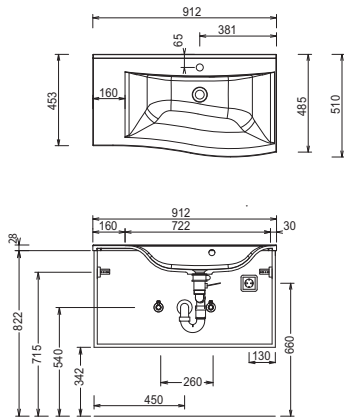

Program 058 - dimensional drawings

SET P229 / P209 (B)L

SET P229 / P209 (B)R

SET P222 / P212 (B)L

SET P222 / P212 (B)R