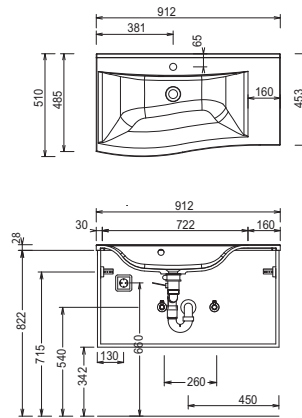

Program 058 - dimensional drawings

SET P229 / P209 (B)L

SET P229 / P209 (B)R

SET P222 / P212 (B)L

SET P222 / P212 (B)R