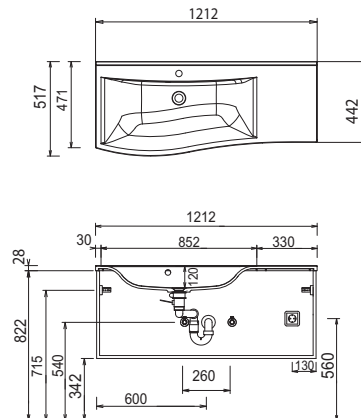

# Program 058 - type list

Depth indication corresponds to the carcass depth		Depth in mm	Width in mm	Height in mm	Article number			Hinge
<b>Accessories</b>								
	<b>Towel holder</b> two-armed extendable Chrome hgl. wall-mounted	322-562	87	47	P Z	1 1 3 7	2	
	<b>Touch LED Dimmer</b> for LED mirror cabinets and lightings				P Z	1 0 5 7		
	<b>Motion sensor</b> for LED lighting of washbasins or washbasin base units Term and sensitivity of lighting are adjustable	20	88	45	P Z	1 1 4 1		
	<b>LED washbasin lighting</b> 2,4 Watt / 168 lumens / 6500 Kelvin 1 switch element to fit underneath mirror cabinet This product contains a light source with energy efficiency class: G  not suitable with Emotion lighting	10	560	10	P Z	1 0 6 3	6 0	
	<b>LED washbasin lighting</b> 3,9 Watt / 287 lumens / 6500 Kelvin 1 switch element to fit underneath mirror cabinet This product contains a light source with energy efficiency class: G  not suitable with Emotion lighting	10	860	10	P Z	1 0 6 3	9 0	
	<b>Space-saving drain stench trap from GEBERIT</b> made of plastic, in white nominal diameter: 40				P Z	1 3 6 7		
	<b>Space-saving drain stench trap from GEBERIT</b> made of plastic, in white nominal diameter: 32				P Z	1 4 2 3		

# Program 058 - dimensional drawings

SET P229 / P209 (B)L

SET P229 / P209 (B)R

SET P222 / P212 (B)L

SET P222 / P212 (B)R