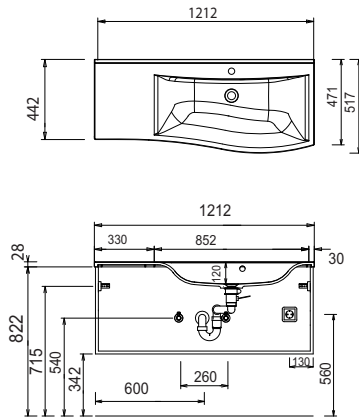

# Program 058 - type list

Depth indication corresponds to the carcass depth		Depth in mm	Width in mm	Height in mm	Article number			Hinge
<b>Accessories</b>								
	<b>Towel holder</b> two-armed extendable Chrome hgl. wall-mounted	322-562	87	47	P Z	1 1 3 7	2	
	<b>Touch LED Dimmer</b> for LED mirror cabinets and lightings				P Z	1 0 5 7		
	<b>Motion sensor</b> for LED lighting of washbasins or washbasin base units Term and sensitivity of lighting are adjustable	20	88	45	P Z	1 1 4 1		
	<b>LED washbasin lighting</b> 2,4 Watt / 168 lumens / 6500 Kelvin 1 switch element to fit underneath mirror cabinet This product contains a light source with energy efficiency class: G  not suitable with Emotion lighting	10	560	10	P Z	1 0 6 3	6 0	
	<b>LED washbasin lighting</b> 3,9 Watt / 287 lumens / 6500 Kelvin 1 switch element to fit underneath mirror cabinet This product contains a light source with energy efficiency class: G  not suitable with Emotion lighting	10	860	10	P Z	1 0 6 3	9 0	
	<b>Space-saving drain stench trap from GEBERIT</b> made of plastic, in white nominal diameter: 40				P Z	1 3 6 7		
	<b>Space-saving drain stench trap from GEBERIT</b> made of plastic, in white nominal diameter: 32				P Z	1 4 2 3		

# Program 058 - dimensional drawings

SET P229 / P209 (B)L

SET P229 / P209 (B)R

SET P222 / P212 (B)L

SET P222 / P212 (B)R