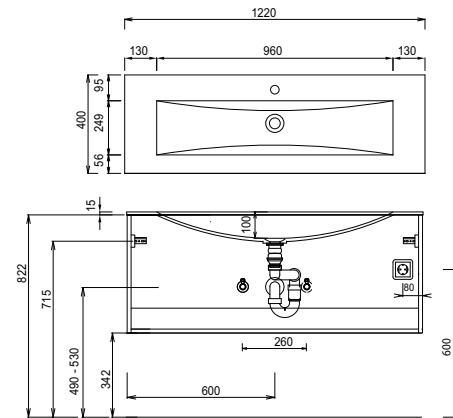

Program 061 - dimensional drawings

WMS 4120 61