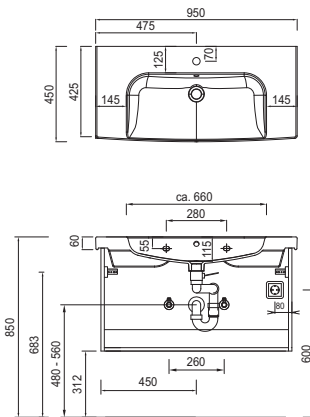

Program 061 - dimensional drawings

WTK 7095 1

electrical connections for mirror cabinets

OKFFB=Oberkante Fertigfußboden

Washing stands without anchoring brackets have to be fixed on the wall and on the furniture-side with silicon!

For washing stands with fixing screws, the dimensions for boring must be drawn in on-site after the washing stand has been laid on the floor unit.

STONEPLUS:

The water temperature must not exceed 55° C / 131° F. Hair tinting lotions have to be removed in a few seconds, so that staining can be avoided.

Modifications:

Technical modifications (+/- 5mm) and flatness modifications (DIN 18202) are subject of the usual material-specific modifications for construction materials, based on DIN 18202.