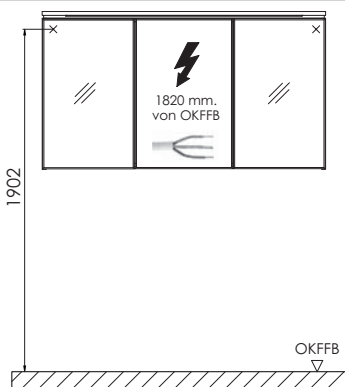

electrical connections for mirror cabinets

OKFFB=Oberkante Fertigfußboden

Washing stands without anchoring brackets have to be fixed on the wall and on the furniture-side with silicon!

For washing stands with fixing screws, the dimensions for boring must be drawn in on-site after the washing stand has been laid on the floor unit.

STONEPLUS:

The water temperature must not exceed 55° C / 131° F. Hair tinting lotions have to be removed in a few seconds, so that staining can be avoided.

Modifications:

Technical modifications (+/- 5mm) and flatness modifications (DIN 18202) are subject of the usual material-specific modifications for construction materials, based on DIN 18202.