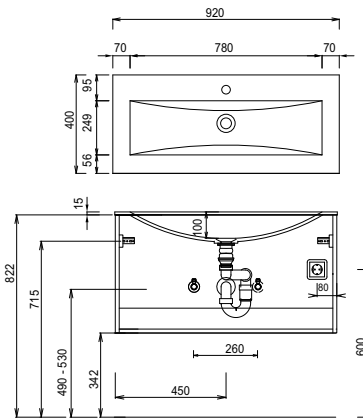

Program 061 - dimensional drawings

WMS 4090 61