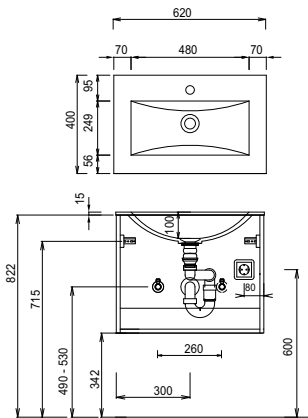

Program 061 - dimensional drawings

WMS 4060 61