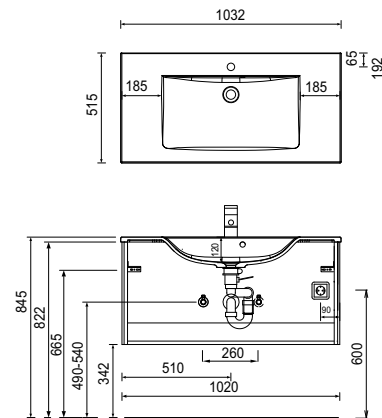

Program 065 - dimensional drawings

SET DL70 1

SET DL10 1