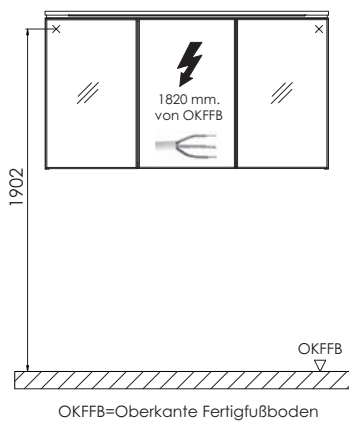

Program 065 - type list

Depth indication corresponds to the carcass depth		Depth in mm	Width in mm	Height in mm	Article number			Hinge	Surcharge high-gloss carcass
	Towel holder two-armed extendable Chrome hgl. wall-mounted	322-562	87	47	P Z	1 1 3 7	2		
	Cosmetic mirror 2-times magnified vacuum cup and fixation metal fixing bracket chrome	30	150	150	P Z	1 2 3 3			
	Motion sensor for LED lighting of washbasins or washbasin base units Term and sensitivity of lighting are adjustable	20	88	45	P Z	1 1 4 1			
	LED washbasin lighting 2,4 Watt / 168 lumens / 6500 Kelvin 1 switch element to fit underneath mirror cabinet This product contains a light source with energy efficiency class: G not suitable with Emotion lighting	10	560	10	P Z	1 0 6 3	6 0		
	LED washbasin lighting 3,9 Watt / 287 lumens / 6500 Kelvin 1 switch element to fit underneath mirror cabinet This product contains a light source with energy efficiency class: G not suitable with Emotion lighting	10	860	10	P Z	1 0 6 3	9 0		
	LED washbasin lighting 5,3 Watt / 371 lumens / 6500 Kelvin 1 switch element to fit underneath mirror cabinet This product contains a light source with energy efficiency class: G not suitable with Emotion lighting	10	1160	10	P Z	1 0 6 3	1 2		
	Space-saving drain stench trap from GEBERIT made of plastic, in white nominal diameter: 40				P Z	1 3 6 7			
	Space-saving drain stench trap from GEBERIT made of plastic, in white nominal diameter: 32				P Z	1 4 2 3			

Program 065 - dimensional drawings

SET DL70 1

SET DL10 1

SET DL12 1

SET DL2D 1

electrical connections for mirror cabinets

Cast mineral:

The water temperature must not exceed 55° C / 131° F. Hair tinting lotions have to be removed immediately, so that staining can be avoided.