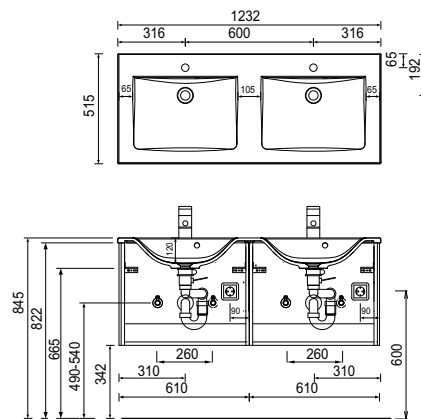

Program 065 - type list

Depth indication corresponds to the carcass depth		Depth in mm	Width in mm	Height in mm	Article number			Hinge	Surcharge high-gloss carcass
	Towel holder two-armed extendable Chrome hgl. wall-mounted	322-562	87	47	P Z	1 1 3 7	2		
	Cosmetic mirror 2-times magnified vacuum cup and fixation metal fixing bracket chrome	30	150	150	P Z	1 2 3 3			
	Motion sensor for LED lighting of washbasins or washbasin base units Term and sensitivity of lighting are adjustable	20	88	45	P Z	1 1 4 1			
	LED washbasin lighting 2,4 Watt / 168 lumens / 6500 Kelvin 1 switch element to fit underneath mirror cabinet This product contains a light source with energy efficiency class: G not suitable with Emotion lighting	10	560	10	P Z	1 0 6 3	6 0		
	LED washbasin lighting 3,9 Watt / 287 lumens / 6500 Kelvin 1 switch element to fit underneath mirror cabinet This product contains a light source with energy efficiency class: G not suitable with Emotion lighting	10	860	10	P Z	1 0 6 3	9 0		
	LED washbasin lighting 5,3 Watt / 371 lumens / 6500 Kelvin 1 switch element to fit underneath mirror cabinet This product contains a light source with energy efficiency class: G not suitable with Emotion lighting	10	1160	10	P Z	1 0 6 3	1 2		
	Space-saving drain stench trap from GEBERIT made of plastic, in white nominal diameter: 40				P Z	1 3 6 7			
	Space-saving drain stench trap from GEBERIT made of plastic, in white nominal diameter: 32				P Z	1 4 2 3			

Program 065 - dimensional drawings

SET DL70 1

SET DL10 1

SET DL12 1

SET DL2D 1

electrical connections for mirror cabinets

Cast mineral:

The water temperature must not exceed 55° C / 131° F. Hair tinting lotions have to be removed immediately, so that staining can be avoided.