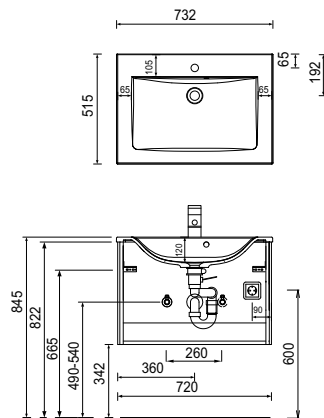

Program 065 - dimensional drawings

SET DL70 1

SET DL10 1