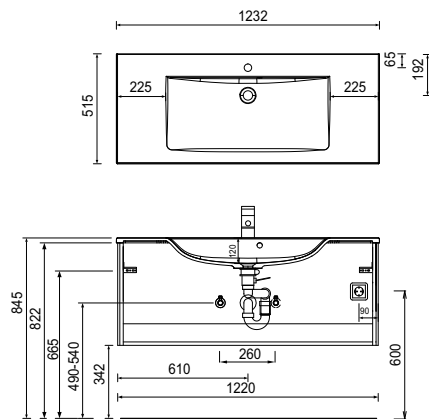

No. 344
Strip handle black matt

handle lenght 194
mm

No. 294 bar handle chrome

handle bore 96 mm / 384 mm

Technique

No. 559

Pull outs and drawers

door with integrated buffered
closing

Program 065 - type list

Depth indication corresponds to the carcass depth		Depth in mm	Width in mm	Height in mm	Article number			Hinge	Surcharge high-gloss carcass
	Towel holder two-armed extendable Chrome hgl. wall-mounted	322-562	87	47	P Z	1 1 3 7	2		
	Cosmetic mirror 2-times magnified vacuum cup and fixation metal fixing bracket chrome	30	150	150	P Z	1 2 3 3			
	Motion sensor for LED lighting of washbasins or washbasin base units Term and sensitivity of lighting are adjustable	20	88	45	P Z	1 1 4 1			
	LED washbasin lighting 2,4 Watt / 168 lumens / 6500 Kelvin 1 switch element to fit underneath mirror cabinet This product contains a light source with energy efficiency class: G not suitable with Emotion lighting	10	560	10	P Z	1 0 6 3	6 0		
	LED washbasin lighting 3,9 Watt / 287 lumens / 6500 Kelvin 1 switch element to fit underneath mirror cabinet This product contains a light source with energy efficiency class: G not suitable with Emotion lighting	10	860	10	P Z	1 0 6 3	9 0		
	LED washbasin lighting 5,3 Watt / 371 lumens / 6500 Kelvin 1 switch element to fit underneath mirror cabinet This product contains a light source with energy efficiency class: G not suitable with Emotion lighting	10	1160	10	P Z	1 0 6 3	1 2		
	Space-saving drain stench trap from GEBERIT made of plastic, in white nominal diameter: 40				P Z	1 3 6 7			
	Space-saving drain stench trap from GEBERIT made of plastic, in white nominal diameter: 32				P Z	1 4 2 3			

Program 065 - dimensional drawings

SET DL70 1

SET DL10 1

SET DL12 1

SET DL2D 1

electrical connections for mirror cabinets

Cast mineral:

The water temperature must not exceed 55° C / 131° F. Hair tinting lotions have to be removed immediately, so that staining can be avoided.