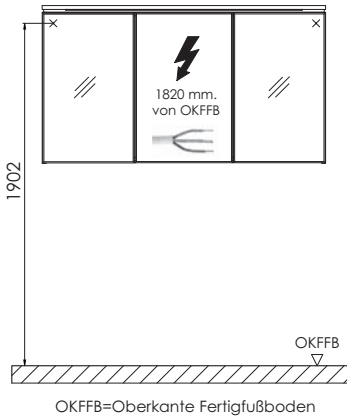

electrical connections for mirror cabinets

For washing stands with fixing screws, the dimensions for boring must be drawn in on-site after the washing stand has been laid on the floor unit.

Modifications:

Technical modifications (+/- 5mm) and flatness modifications (DIN 18202) are subject of the usual material-specific modifications for construction materials, based on DIN 18202.