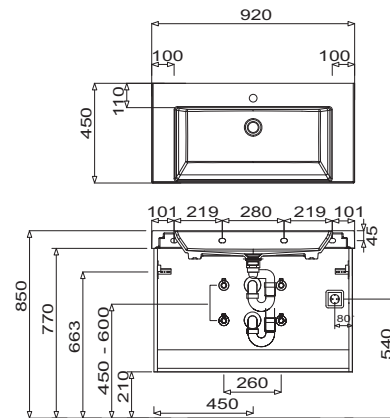

Program 073 - dimensional drawings

SET CM60 1M

SET CM90 1M

SET CM90 1L

SET CM90 1R

SET CM12 1M

SET CM12 1L

For washing stands with fixing screws, the dimensions for boring must be drawn in on-site after the washing stand has been laid on the floor unit.