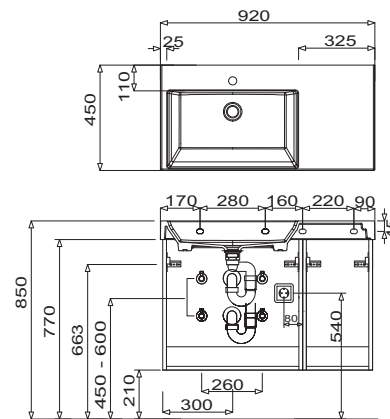

Program 073 - dimensional drawings

SET CM60 1M

SET CM90 1M

SET CM90 1L

SET CM90 1R

SET CM12 1M

SET CM12 1L

For washing stands with fixing screws, the dimensions for boring must be drawn in on-site after the washing stand has been laid on the floor unit.