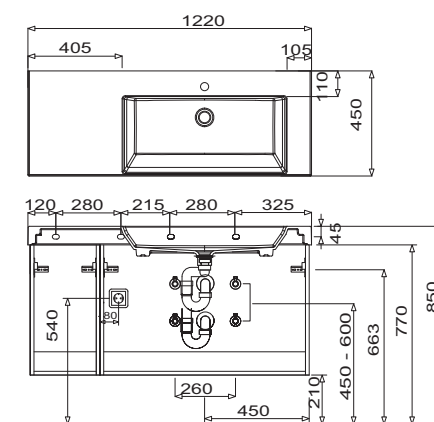

Program 073 - dimensional drawings

SET CM60 1M

SET CM90 1M

SET CM90 1L

SET CM90 1R

SET CM12 1M

SET CM12 1L

For washing stands with fixing screws, the dimensions for boring must be drawn in on-site after the washing stand has been laid on the floor unit.