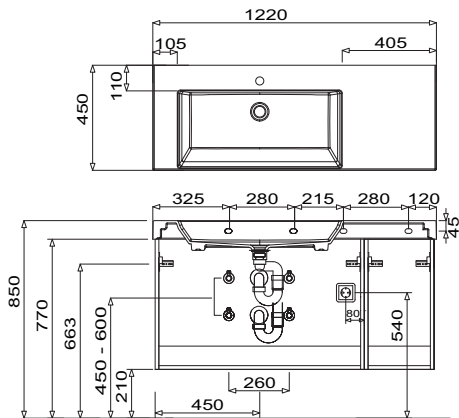

Program 073 - dimensional drawings

SET CM12 1R

SET CM15 1D