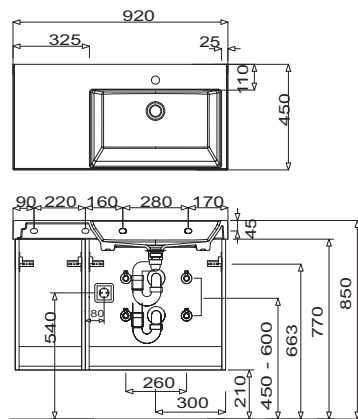

Program 073 - dimensional drawings

SET CM60 1M

SET CM90 1M

SET CM90 1L

SET CM90 1R

SET CM12 1M

SET CM12 1L

For washing stands with fixing screws, the dimensions for boring must be drawn in on-site after the washing stand has been laid on the floor unit.