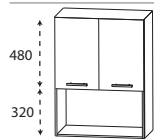

Program 073 - model list

Depth indication corresponds to the carcass depth

Highboards top cover has to be ordered separately

Highboard
2 doors
1 glass shelf
1 open compartment

Depth in mm	Width in mm	Height in mm	Article number	Hinge	Surcharge high-gloss carcass
300	600	800	H B A 5 2 6 0