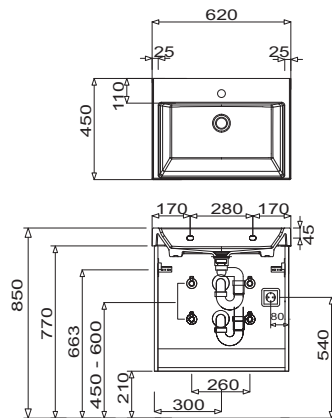

Program 073 - dimensional drawings

SET CM60 1M

SET CM90 1M

SET CM90 1L

SET CM90 1R

SET CM12 1M

SET CM12 1L

For washing stands with fixing screws, the dimensions for boring must be drawn in on-site after the washing stand has been laid on the floor unit.