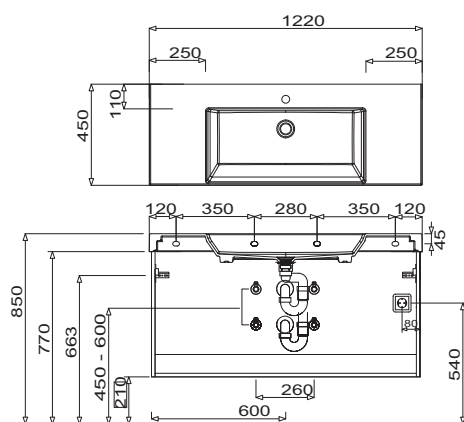

Program 073 - dimensional drawings

SET CM60 1M

SET CM90 1M

SET CM90 1L

SET CM90 1R

SET CM12 1M

SET CM12 1L

For washing stands with fixing screws, the dimensions for boring must be drawn in on-site after the washing stand has been laid on the floor unit.