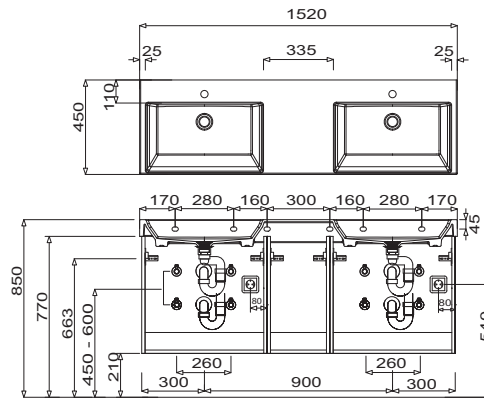

Program 073 - dimensional drawings

SET CM12 1R

SET CM15 1D